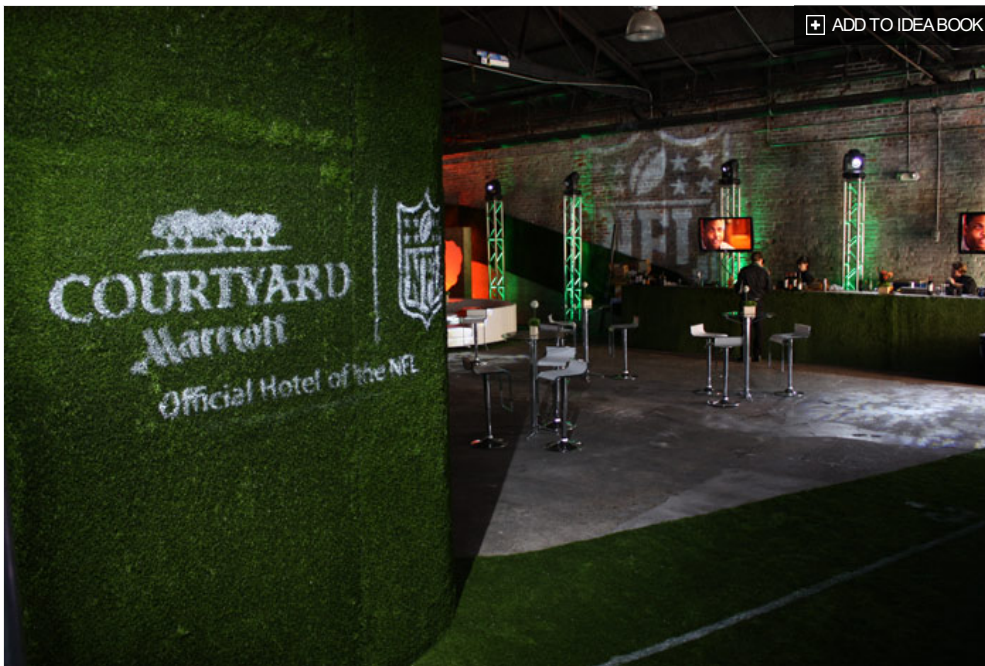

EVENT REPORT

Super Bowl Party Photos: Inside the Biggest Bashes in New Orleans

← →
SLIDE 10 OF 29
BACK TO STORY

+ ADD TO IDEA BOOK

Courtyard by Marriott Pre-Game Tailgate Party

A 12-foot AstroTurf wall marked the entryway to the hotel brand's event at the Contemporary Art Center of New Orleans. Created by Stefan Beese of Re:Be Design, the concept carried into the rest of the space where the faux grass was used on a bar, on the stage, as well as underfoot in the seating areas. A grass timeline commemorated 30 years of Courtyard history.
Photo: Stefan Beese

Create Your BizBash Profile Today to Save This Event Idea! →

LOUNGE22
POWERED by CORT

TRUMP HOTEL CHICAGO NEW YORK SOHO CHICAGO Vegas WAIKIKI TORONTO PANAMA DORAL
SUBMIT RFP

SUBSCRIBE
NOW!
DIGITAL EDITION →

ABOUT US	COVERAGE	RESOURCES	PUBLICATIONS	JOIN US
→ Our Mission → Press Center → Advertise	→ News → Event Coverage → Venues → Style & Ideas → Catering → Rentals	→ Venue Directory → Supplier Directory → Our Events → Tradeshows → Awards → Masterplanner Event Calendar → The Event Leadership	→ Magazine → National Venue Guide → National Supplier Showcase → E-Newsletter → RSS Feeds	→ Subscribe → Facebook → Twitter → LinkedIn → Find Us On Google+