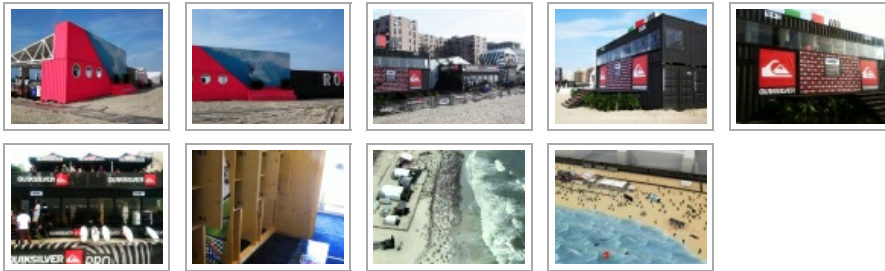

ECO CONTAINER HOME | SHIPPING CONTAINER HOMES, CONTAINER HOME DESIGN, CONTAINER ARCHITECTURE IDEAS AND MORE ...

Alterra Pinamar – The Beach Resort Built With Shipping Containers, Argentina. The Burk's Falls Shipping Container Housing Project, Ontario.

The Quiksilver Pro New York 2011 Shipping Container Structures by RE:BE Design

On January 28, 2012, in Commercial, PopUp, by Editor

0

Stefan Beese of **RE:BE Design** (that is the same people who brought us the **Voodoo Music and Art Festival**) was awarded the position of Production Designer for the 2011 Quiksilver NY PRO Surf event. Beese took the obvious approach, fusing Modern Urbanism Architecture with the natural environment and beach culture of surfing.

[Show as slideshow]

According to Beese: "The overall importance was to find a way to bring the urban landscape everyone associates with a city like NY out to the beach while blending it with modern natural elements. The goal for the production design was to create something other than a city of white tent tops and Tiki style décor, which has all too often been used in events such as this."

Needing a contrast to the bold exterior appearance of shipping container structures, it was important to soften up the interior with a more natural approach. A Zen environment was the obvious direction, complimenting the natural location of beach, sea and air while still offering some repetitive solutions in materials and decor. Where applicable the use of wood flooring and rattan mats were chosen.

To further incorporate and fuse urban elements in structure and design with the natural locale, large scale driftwood mobiles, oversized nature prints of waves, rock gardens and other natural elements assisted in enhancing the design aesthetic.

Adding cargo Shipping container structures to the event landscape where applicable, created a sense of urbanism in a beach setting environment, bringing the city "landscape" to the beach while creating inventory and storage facilities for the event itself.

After the initial Design Concepts were accepted, all assets were further developed in collaboration and executed by Kosmo Studios. A Miami based company.

Courtesy Of: **Open Buildings**, Stephen Beese

Tagged with: [USA](#)